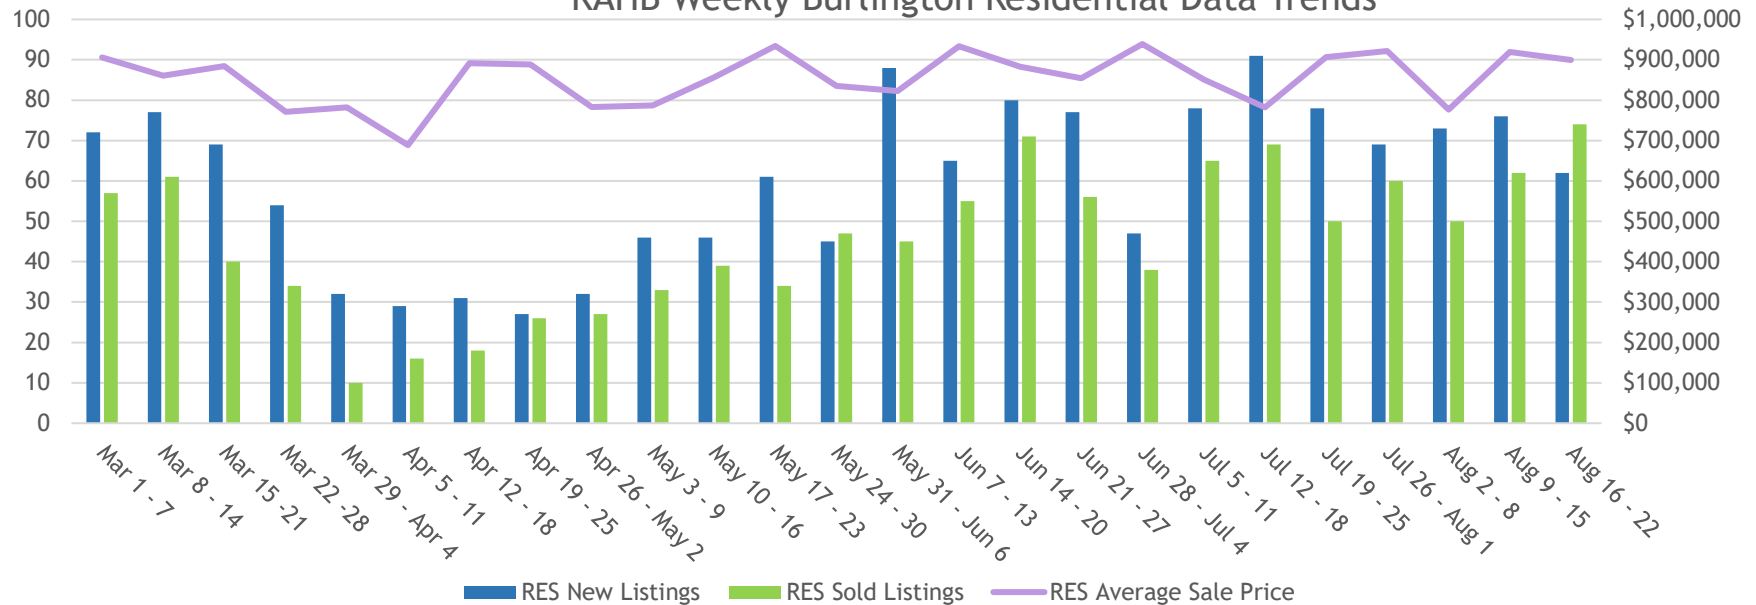

RAHB Weekly Trends

March, April, May, June, July & August 2020

RAHB Weekly Hamilton Residential Data Trends

RAHB Weekly Burlington Residential Data Trends

*Trends are calculated from data collected through RAHB's MLS®

RAHB Weekly Trends

March, April, May, June & July 2020

RAHB Weekly Haldimand Residential Data Trends

RAHB Weekly Niagara North Residential Data Trends

*Trends are calculated from data collected through RAHB's MLS®