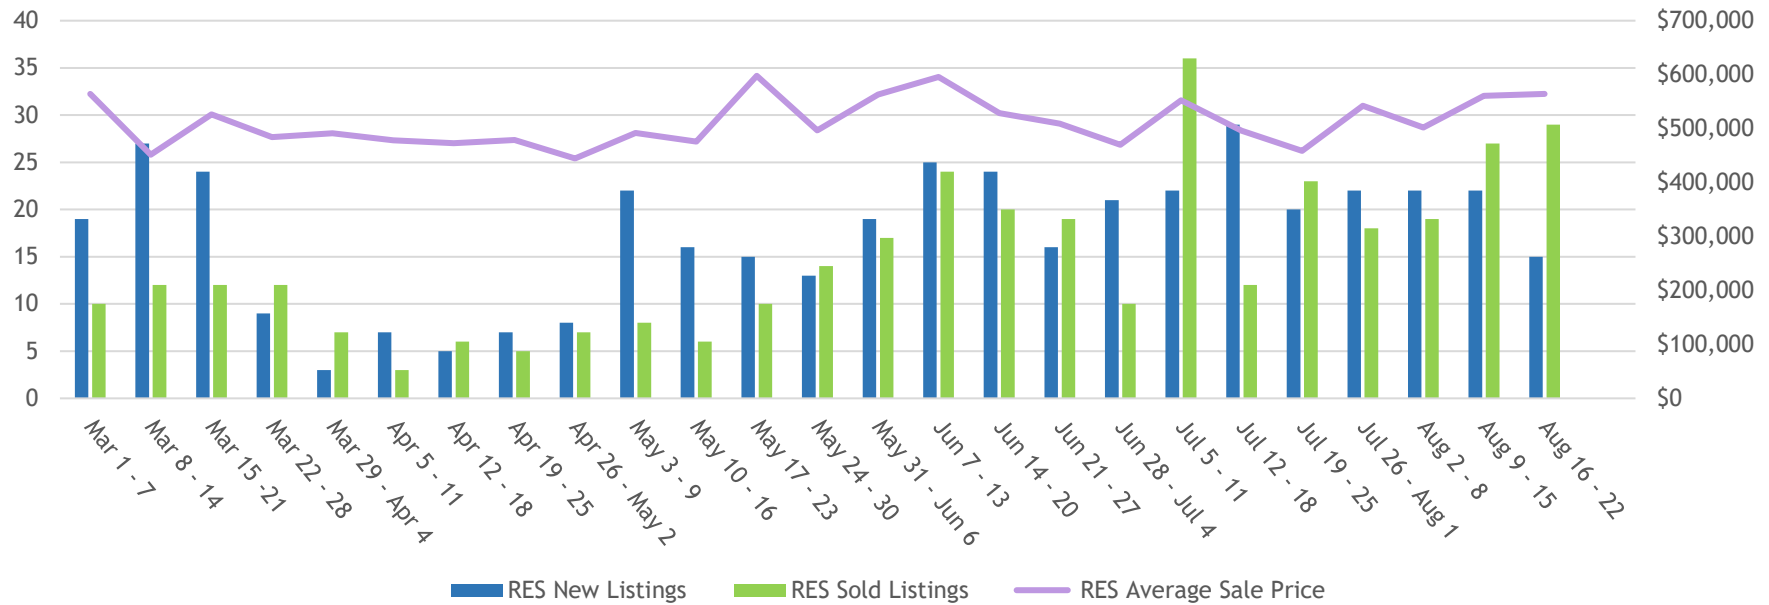

RAHB Weekly Trends

March, April, May, June, July & August 2020

RAHB Weekly Hamilton Residential Data Trends

RAHB Weekly Burlington Residential Data Trends

*Trends are calculated from data collected through RAHB's MLS®

RAHB Weekly Trends

March, April, May, June & July 2020

RAHB Weekly Haldimand Residential Data Trends

RAHB Weekly Niagara North Residential Data Trends

*Trends are calculated from data collected through RAHB's MLS®