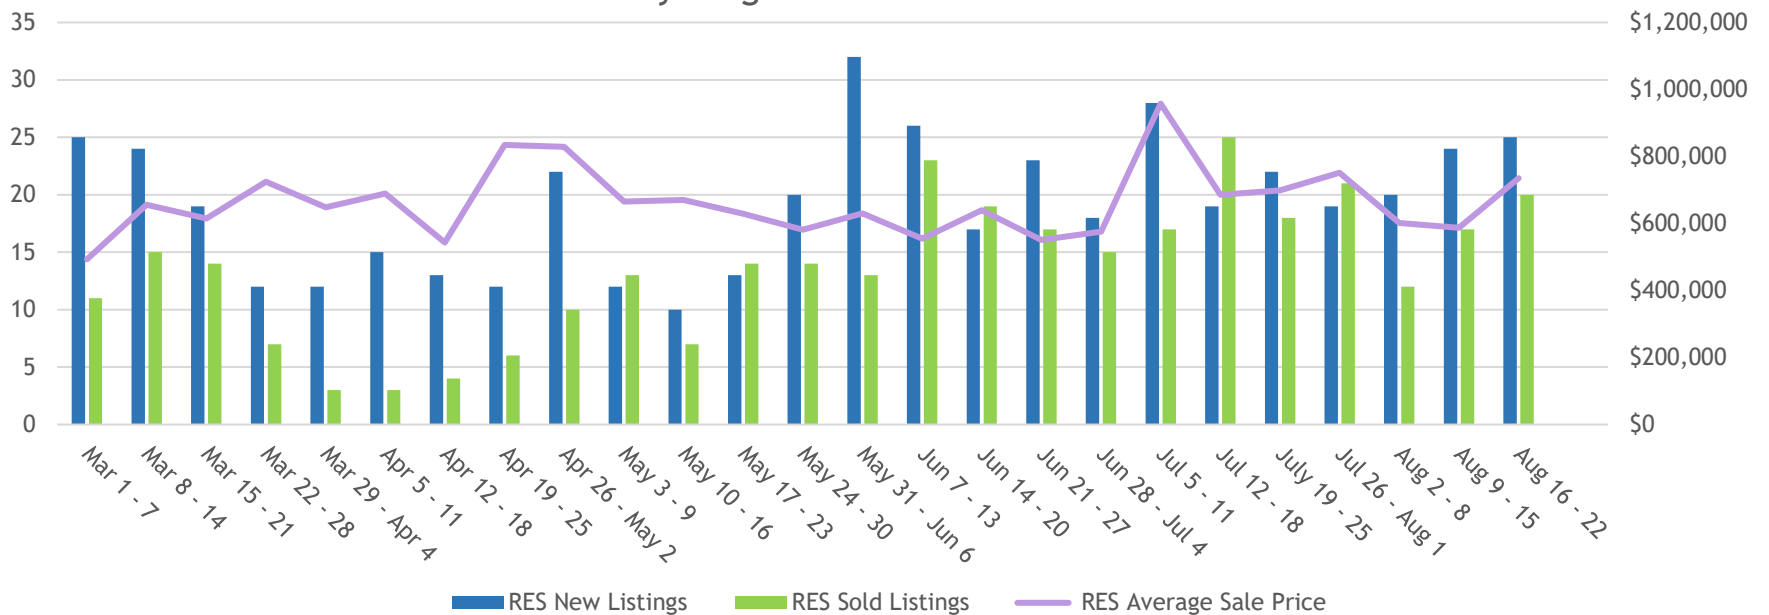

RAHB Weekly Trends

March, April, May, June, July & August 2020

RAHB Weekly Hamilton Residential Data Trends

RAHB Weekly Burlington Residential Data Trends

*Trends are calculated from data collected through RAHB's MLS®

RAHB Weekly Trends

March, April, May, June & July 2020

RAHB Weekly Haldimand Residential Data Trends

RAHB Weekly Niagara North Residential Data Trends

*Trends are calculated from data collected through RAHB's MLS®