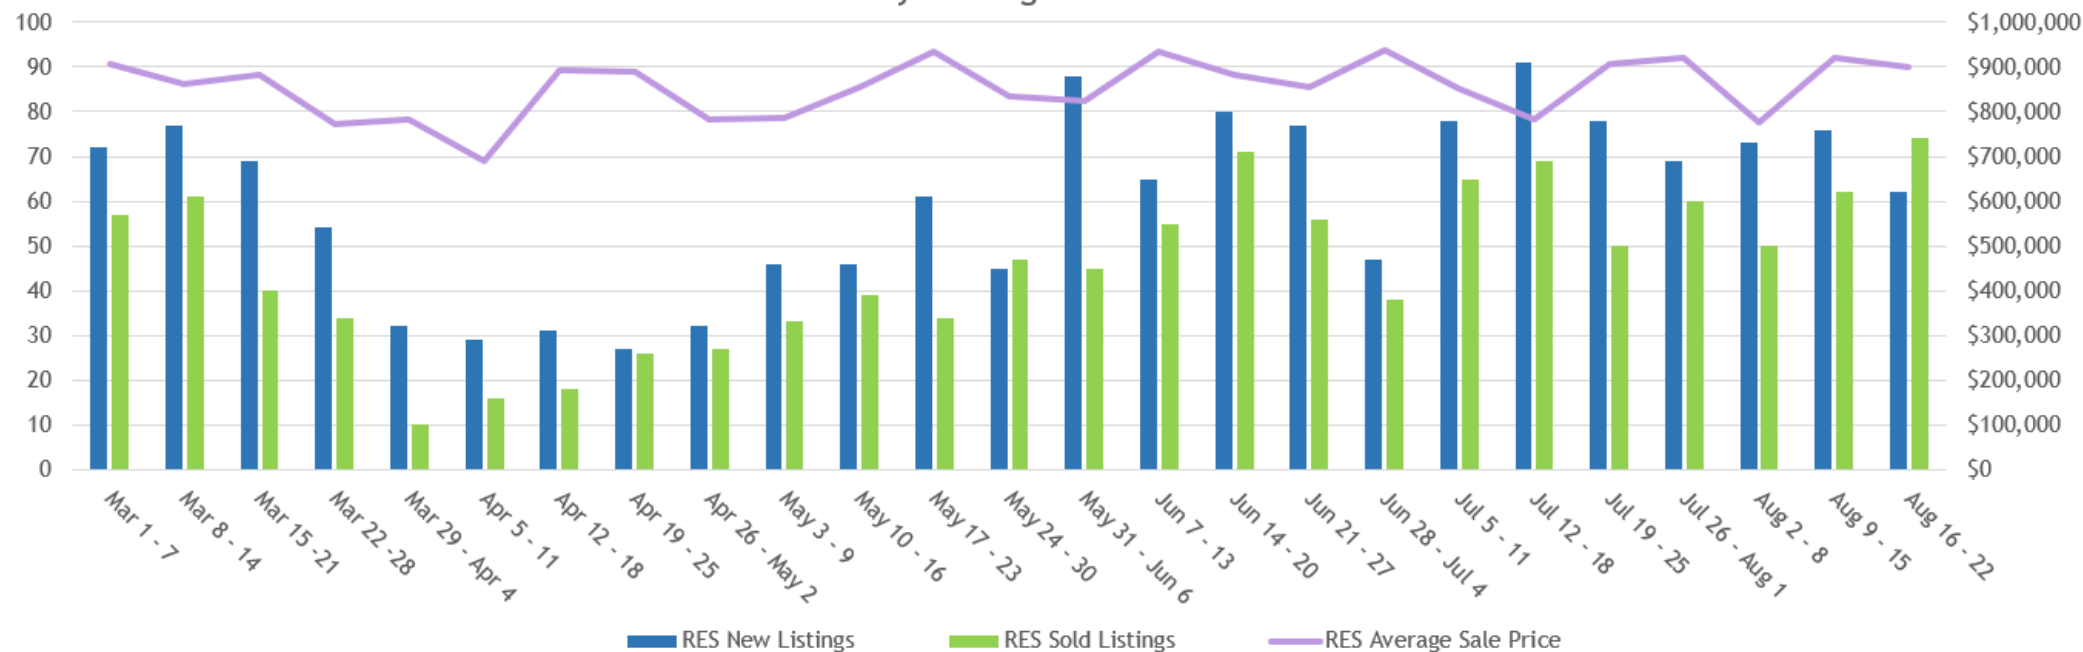

RAHB Weekly Trends - March, April, May, June, July, August & September 2020

RAHB Weekly Hamilton Residential Data Trends

RAHB Weekly Burlington Residential Data Trends

*Trends are calculated from data collected through RAHB's MLS[®]

RAHB Weekly Trends - March, April, May, June, July, August & September 2020

RAHB Weekly Haldimand Residential Data Trends

RAHB Weekly Niagara North Residential Data Trends

*Trends are calculated from data collected through RAHB's MLS®