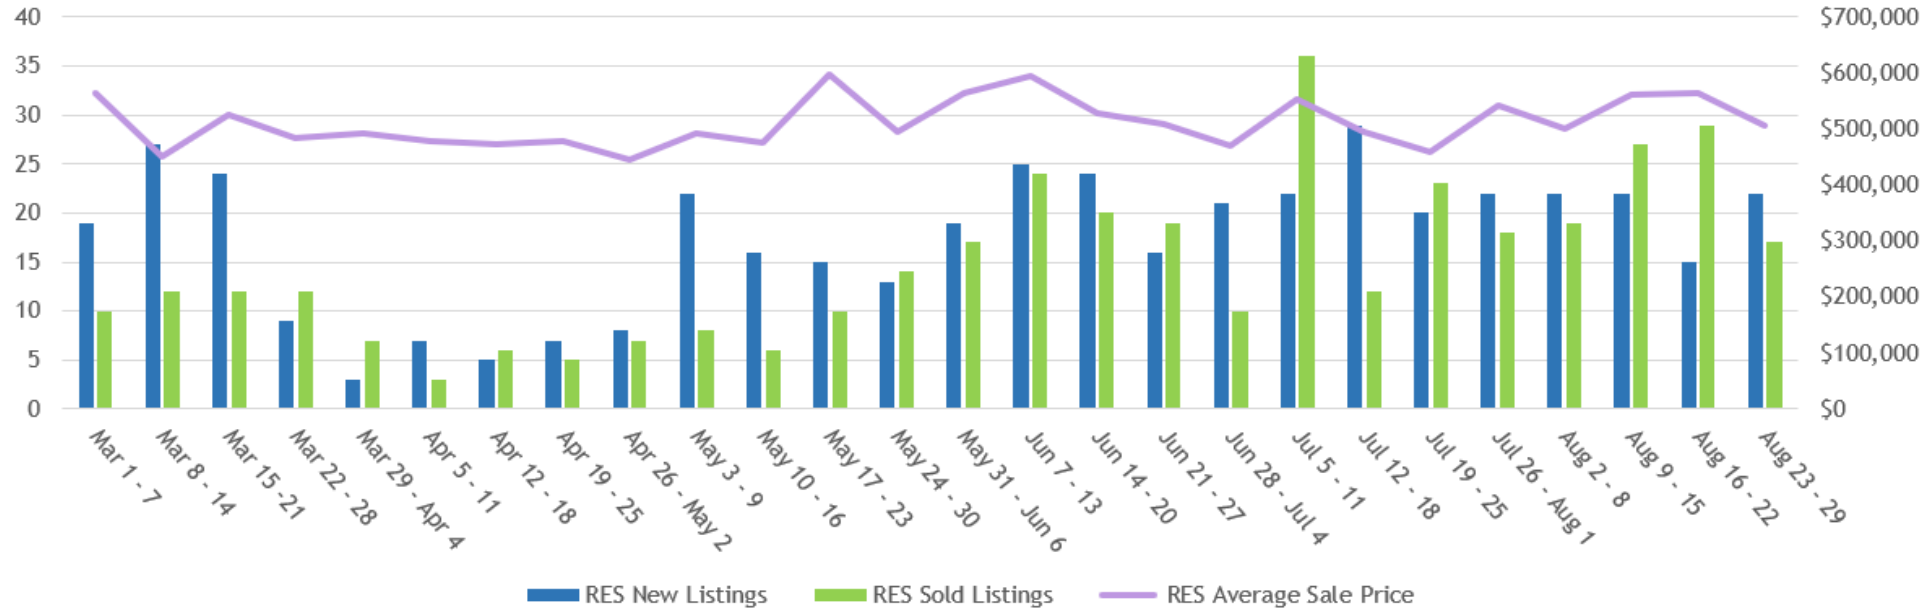

RAHB Weekly Trends - March, April, May, June, July, August & September 2020

RAHB Weekly Hamilton Residential Data Trends

RAHB Weekly Burlington Residential Data Trends

*Trends are calculated from data collected through RAHB's MLS[®]

RAHB Weekly Trends - March, April, May, June, July, August & September 2020

RAHB Weekly Haldimand Residential Data Trends

RAHB Weekly Niagara North Residential Data Trends

*Trends are calculated from data collected through RAHB's MLS®