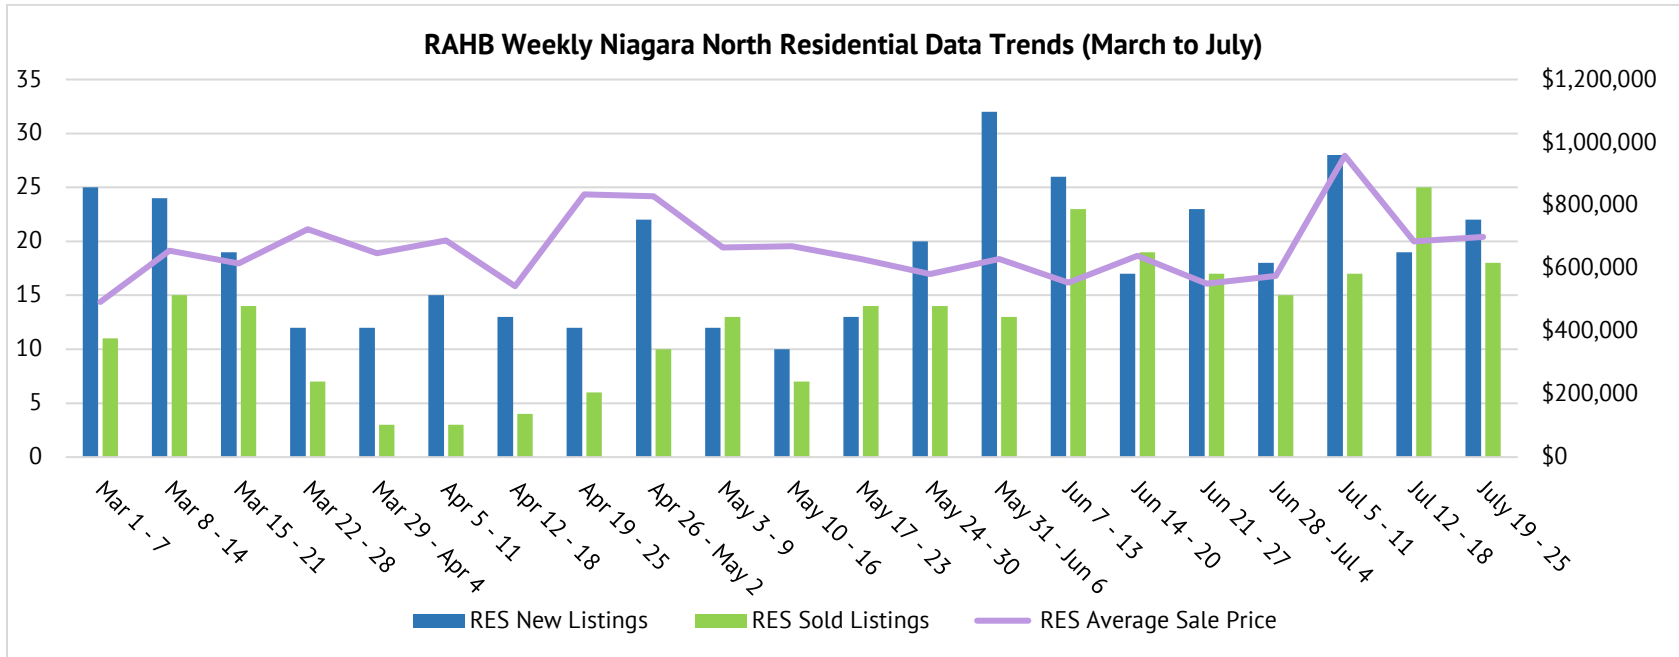

RAHB Weekly Trends During COVID-19

Hamilton

*Trends are calculated from data collected through RAHB's MLS®

RAHB Weekly Trends During COVID-19 Burlington

*Trends are calculated from data collected through RAHB's MLS®

RAHB Weekly Trends During COVID-19 Haldimand

*Trends are calculated from data collected through RAHB's MLS®

RAHB Weekly Trends During COVID-19 Niagara North

*Trends are calculated from data collected through RAHB's MLS®