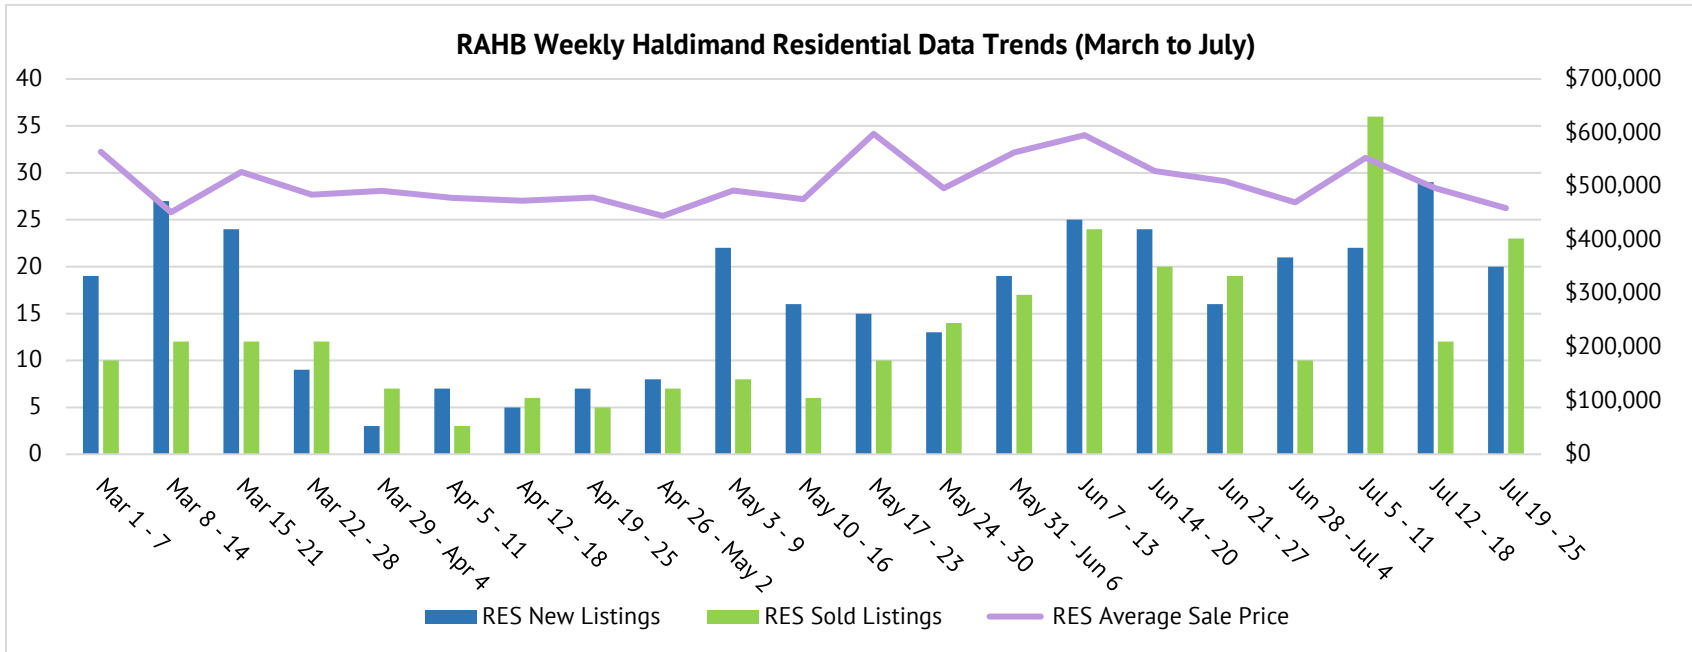

RAHB Weekly Trends During COVID-19

Hamilton

*Trends are calculated from data collected through RAHB's MLS®

RAHB Weekly Trends During COVID-19 Burlington

*Trends are calculated from data collected through RAHB's MLS®

RAHB Weekly Trends During COVID-19 Haldimand

*Trends are calculated from data collected through RAHB's MLS®

RAHB Weekly Trends During COVID-19 Niagara North

*Trends are calculated from data collected through RAHB's MLS®