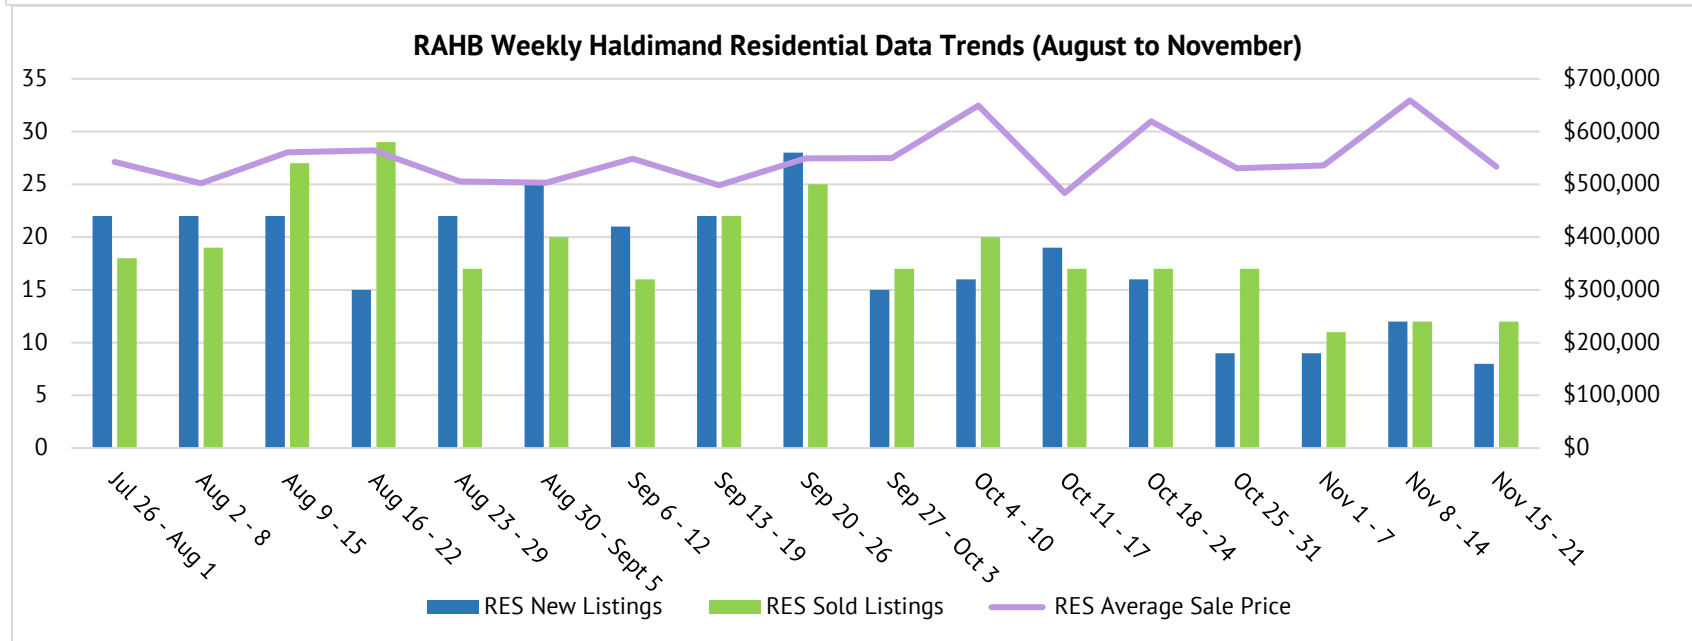

RAHB Weekly Trends During COVID-19 Haldimand

*Trends are calculated from data collected through RAHB's MLS®