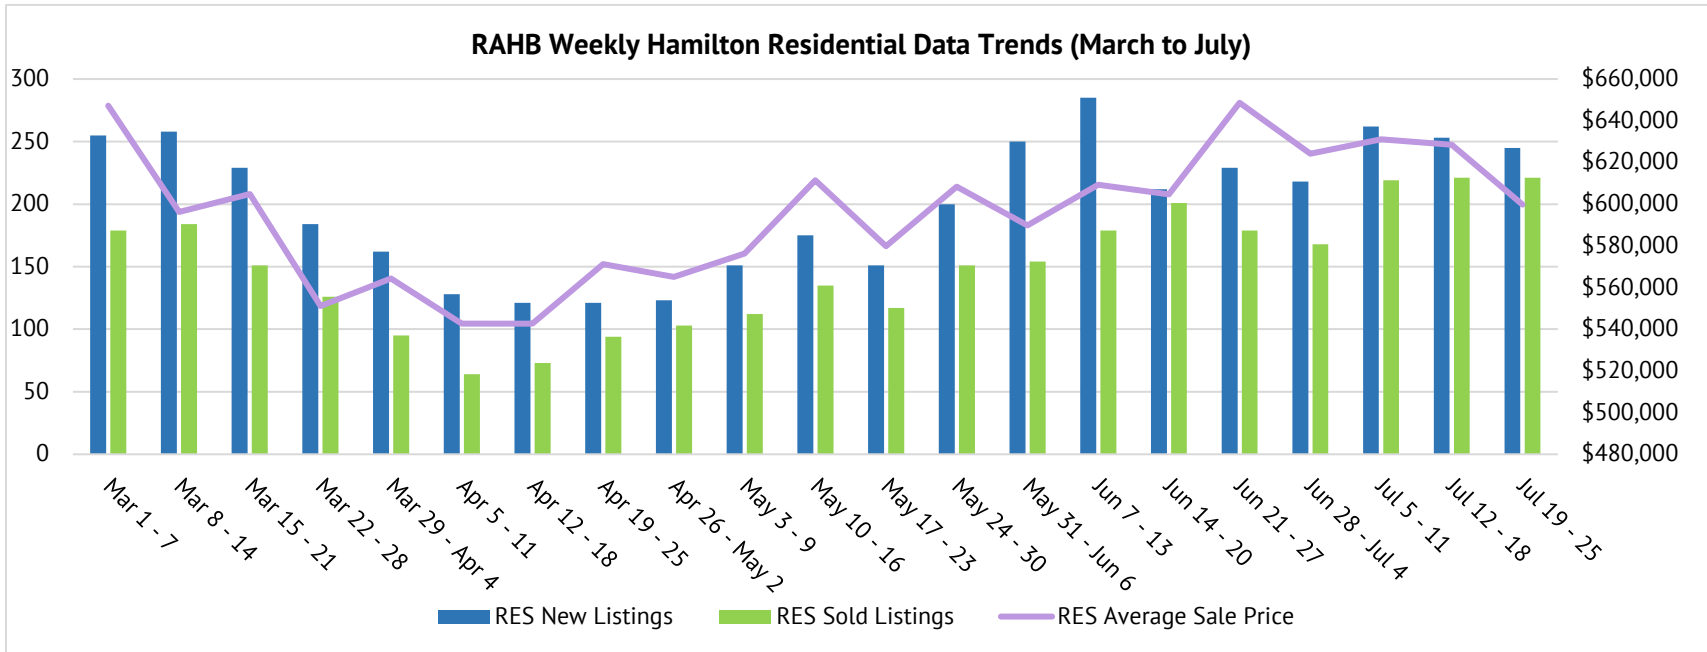

RAHB Weekly Trends During COVID-19

Hamilton

*Trends are calculated from data collected through RAHB's MLS®

RAHB Weekly Trends During COVID-19 Burlington

*Trends are calculated from data collected through RAHB's MLS®