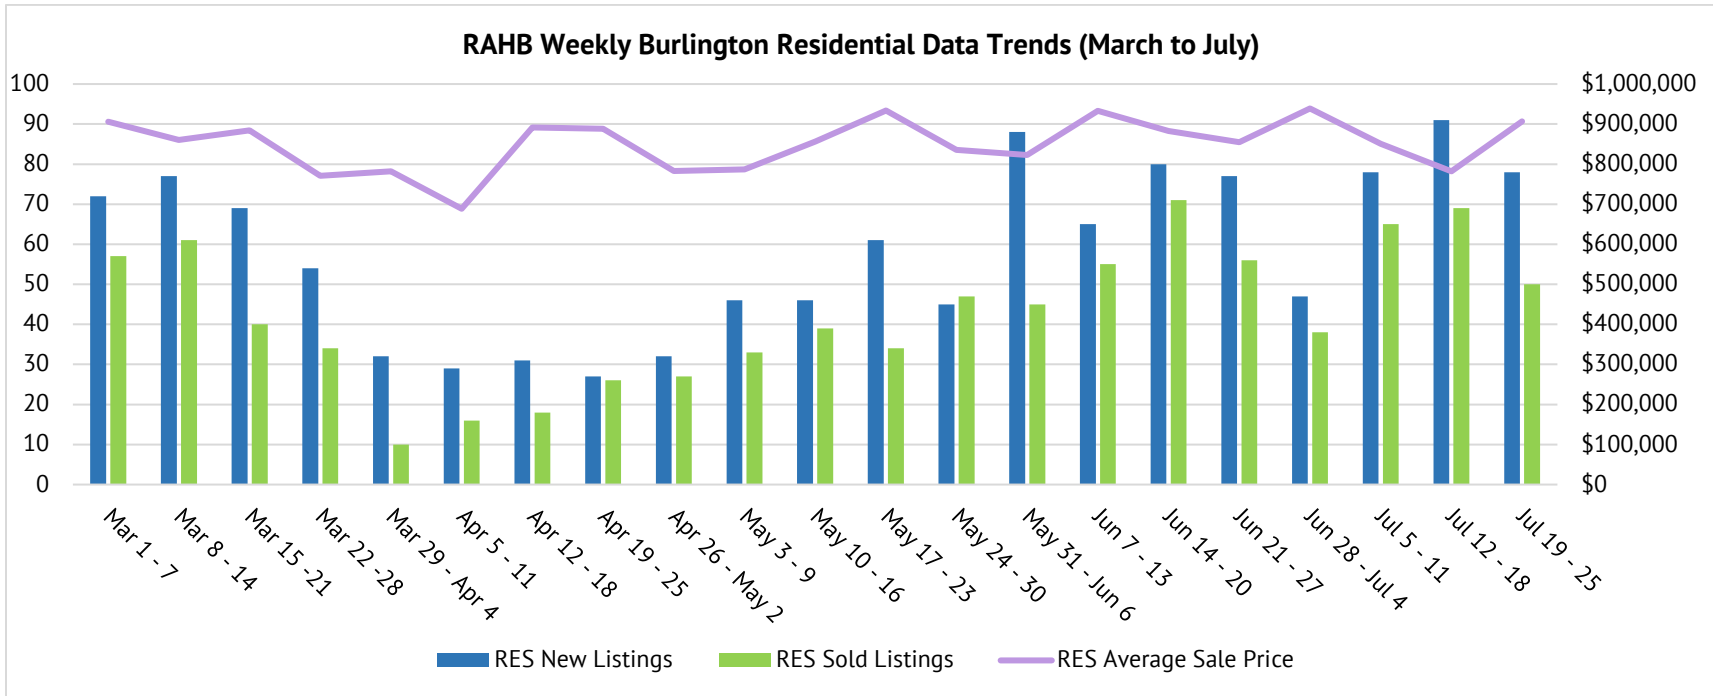

RAHB Weekly Trends During COVID-19

Hamilton

*Trends are calculated from data collected through RAHB's MLS®

RAHB Weekly Trends During COVID-19 Burlington

*Trends are calculated from data collected through RAHB's MLS®

RAHB Weekly Trends During COVID-19 Haldimand

*Trends are calculated from data collected through RAHB's MLS®

RAHB Weekly Trends During COVID-19 Niagara North

*Trends are calculated from data collected through RAHB's MLS®