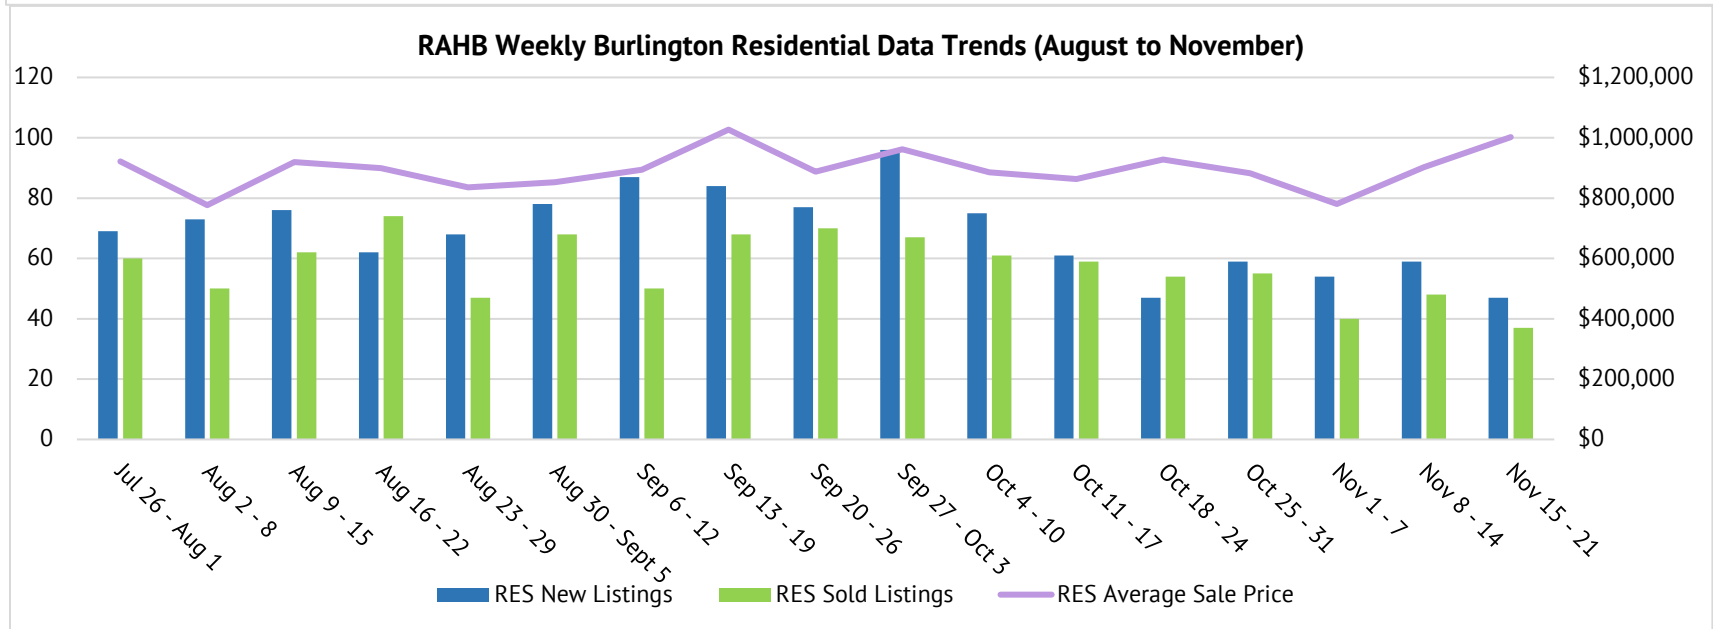

RAHB Weekly Trends During COVID-19

Hamilton

*Trends are calculated from data collected through RAHB's MLS®

RAHB Weekly Trends During COVID-19 Burlington

*Trends are calculated from data collected through RAHB's MLS®