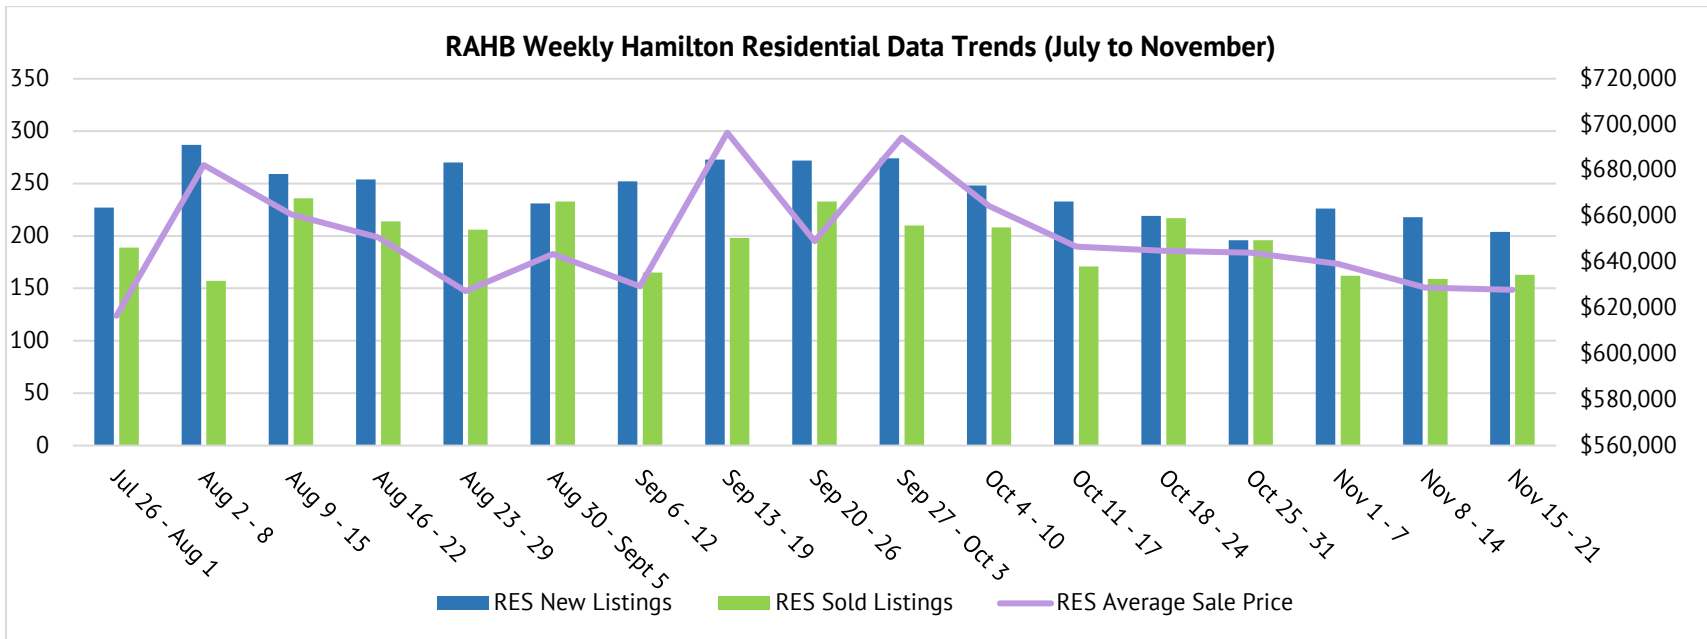

RAHB Weekly Trends During COVID-19

Hamilton

*Trends are calculated from data collected through RAHB's MLS®

RAHB Weekly Trends During COVID-19 Burlington

*Trends are calculated from data collected through RAHB's MLS®