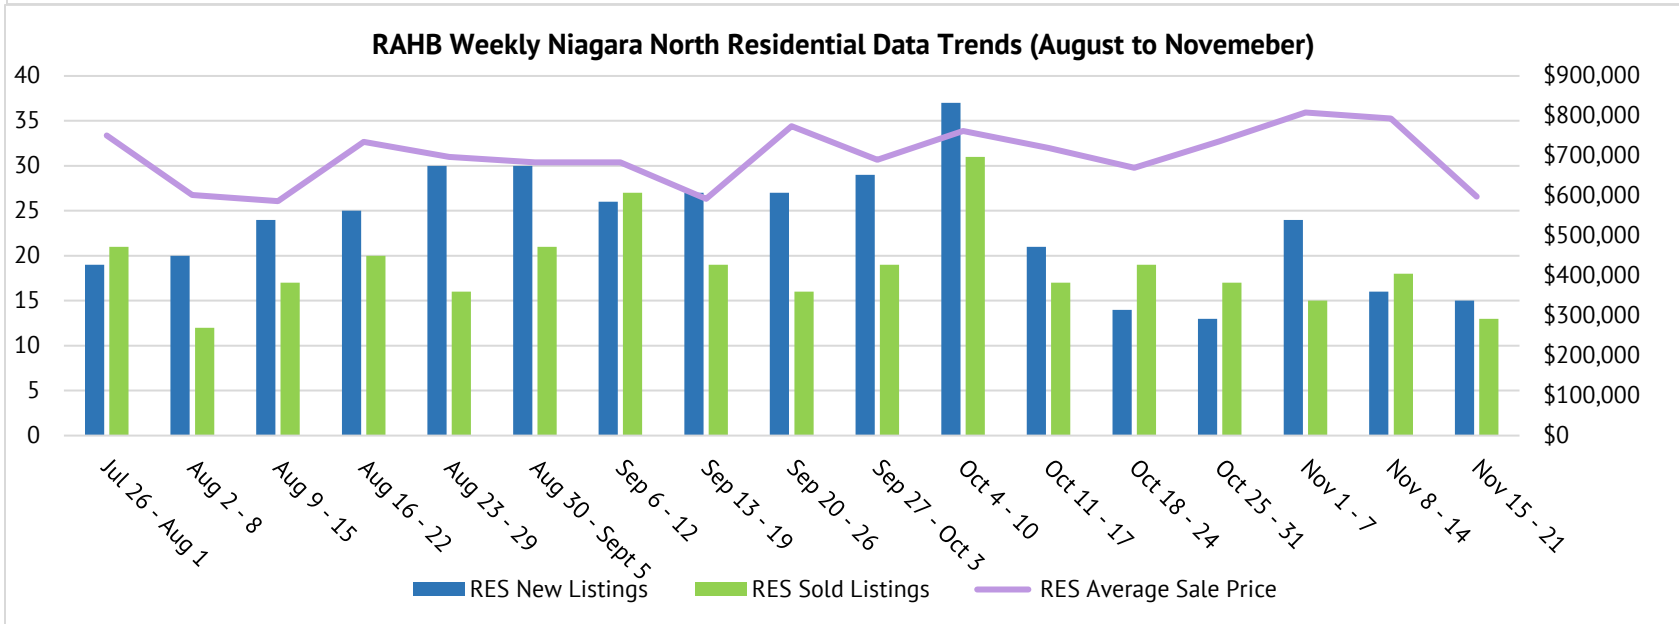

RAHB Weekly Trends During COVID-19 Niagara North

*Trends are calculated from data collected through RAHB's MLS®