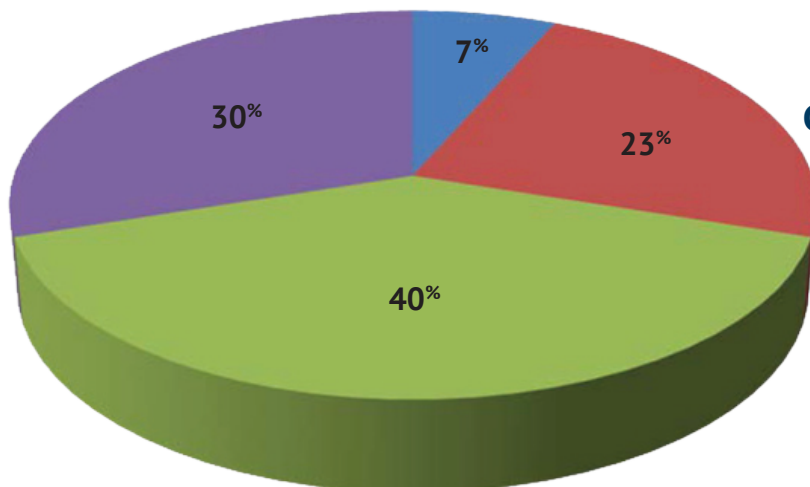

Residential Sales – by Price Range (total 1422 sales)

- Up to - 199,999
- 200,000 - 299,999
- 300,000 - 399,999
- 400,000 - 499,999
- 500,000 - 599,999
- 600,000+

Residential Sales – by Property Type

- 1 Storey
- 1.5 Storey
- 2 Storey
- 2.5 Storey
- 3 Storey
- 3 Level Split
- 4 Level Split
- 5 Level Split
- R-Ern
- Other

Commercial Sales by Property Type (total 60 sales)

- Farm
- Vacant Land
- Commercial
- Multi Residential