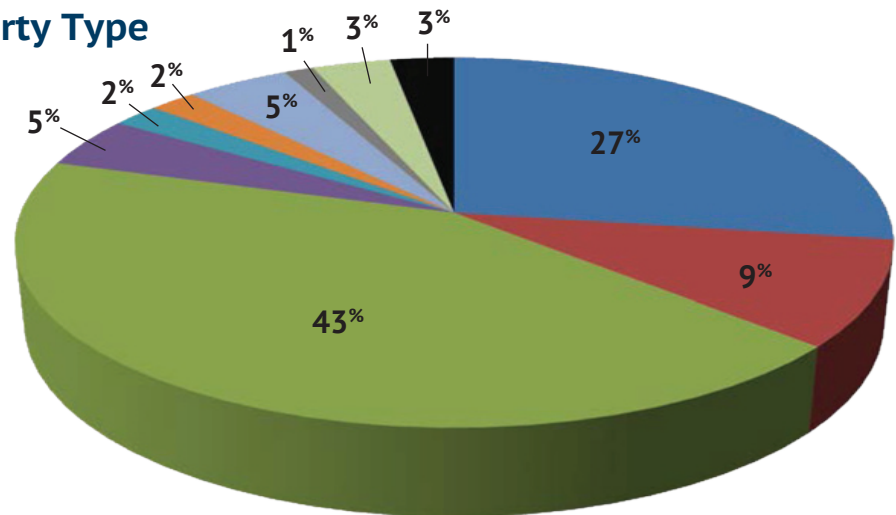

Residential Sales – by Price Range (total 1422 sales)

- Up to - 199,999
- 200,000 - 299,999
- 300,000 - 399,999
- 400,000 - 499,999
- 500,000 - 599,999
- 600,000+

Residential Sales – by Property Type

- 1 Storey
- 1.5 Storey
- 2 Storey
- 2.5 Storey
- 3 Storey
- 3 Level Split
- 4 Level Split
- 5 Level Split
- R-Ern
- Other

Commercial Sales by Property Type (total 60 sales)

- Farm
- Vacant Land
- Commercial
- Multi Residential