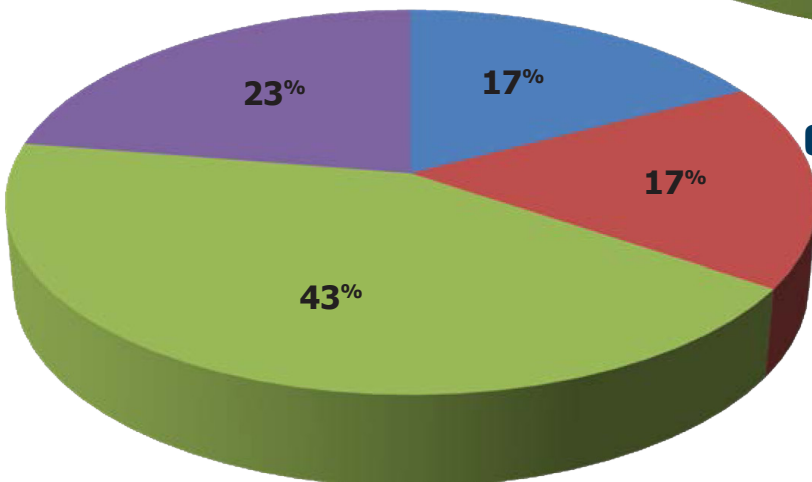

Residential Sales – by Price Range (total 1369 sales)

- Up to – 199,999
- 200,000 – 299,999
- 300,000 – 399,999
- 400,000 – 499,999
- 500,000 – 599,999
- 600,000+

Residential Sales – by Property Type

- 1 Storey
- 1.5 Storey
- 2 Storey
- 2.5 Storey
- 3 Storey
- 3 Level Split
- 4 Level Split
- 5 Level Split
- R-Ern
- Other

Commercial Sales – by Property Type (total 58 sales)

- Farm
- Vacant Land
- Commercial
- Multi Residential