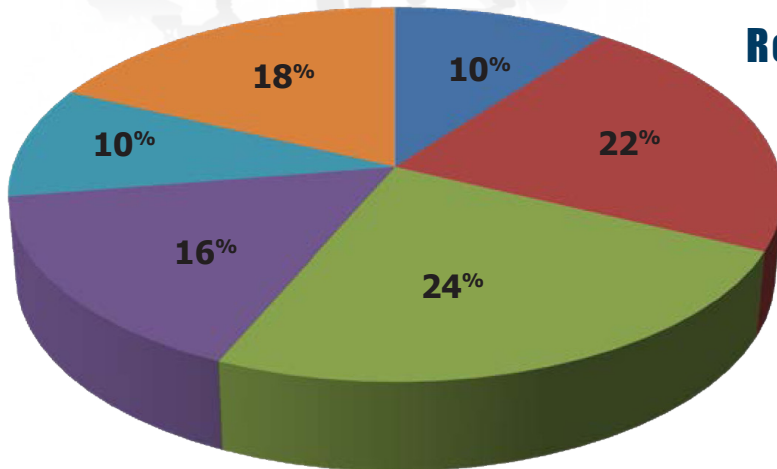

Residential Sales – by Price Range (total 1369 sales)

- Up to – 199,999
- 200,000 – 299,999
- 300,000 – 399,999
- 400,000 – 499,999
- 500,000 – 599,999
- 600,000+

Residential Sales – by Property Type

- 1 Storey
- 1.5 Storey
- 2 Storey
- 2.5 Storey
- 3 Storey
- 3 Level Split
- 4 Level Split
- 5 Level Split
- R-Ern
- Other

Commercial Sales – by Property Type (total 58 sales)

- Farm
- Vacant Land
- Commercial
- Multi Residential