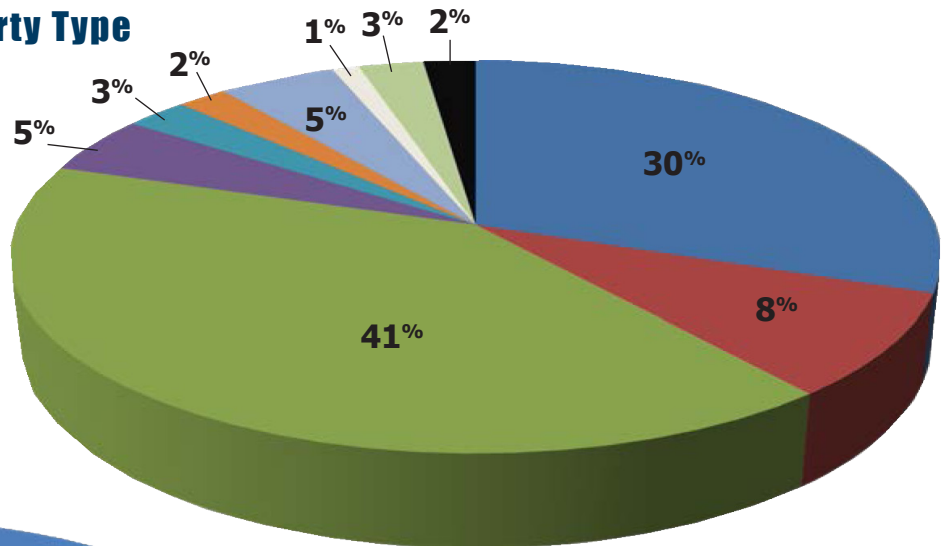

Residential Sales – by Price Range (total 1369 sales)

- Up to – 199,999
- 200,000 – 299,999
- 300,000 – 399,999
- 400,000 – 499,999
- 500,000 – 599,999
- 600,000+

Residential Sales – by Property Type

- 1 Storey
- 1.5 Storey
- 2 Storey
- 2.5 Storey
- 3 Storey
- 3 Level Split
- 4 Level Split
- 5 Level Split
- R-Ern
- Other

Commercial Sales – by Property Type (total 58 sales)

- Farm
- Vacant Land
- Commercial
- Multi Residential